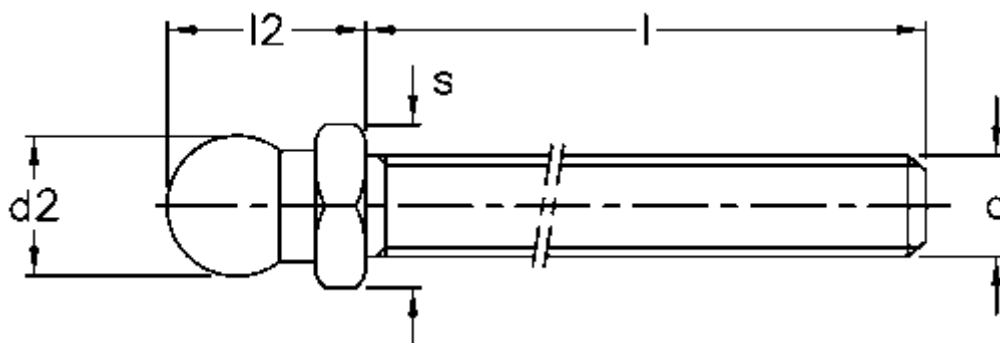

Article number: 2310322321

Description: E+G Threaded stem, SST Stainless steel  
SM-SST-14-M12x43

## Measures

$d = M12$

$d_2 = 13.9$

$l = 43$

$l_2 = 20$

$s = 14$